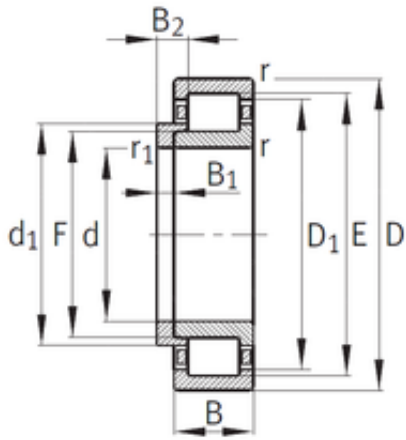

### 45 mm x 85 mm x 23 mm CYSD NJ2209+HJ2209 cylindrical roller bearings

Bearing No. NJ2209+HJ2209

|                               |             |
|-------------------------------|-------------|
| Size                          | 45x85x23 mm |
| Bore Diameter                 | 45 mm       |
| Outer Diameter                | 85 mm       |
| Width                         | 23 mm       |
| d                             | 45 mm       |
| D                             | 85 mm       |
| B                             | 23 mm       |
| C                             | 23 mm       |
| Weight                        | 0,59 Kg     |
| Basic dynamic load rating (C) | 62 kN       |
| Basic static load rating (C0) | 54,8 kN     |
| (Grease) Lubrication Speed    | 6300 r/min  |

NJ2209+HJ2209 Bearing 2D drawings and 3D CAD models