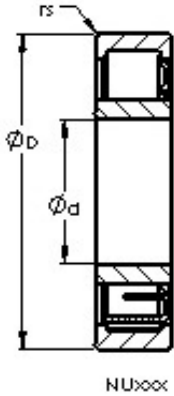

Bearing equipment manufacturing Co., Ltd

AST NU2215 EM cylindrical roller bearings

Bearing No. NU2215 EM

Size	75x130x31 mm
Bore Diameter	75 mm
Outer Diameter	130 mm
Width	31 mm
Bearing Type	NU
Bore Dia (d)	75.0000
Outer Dia (D)	130.0000
Width (B)	31.0000
Radius (min) (rs)	1.500
Dynamic Load Rating (Cr)	151,000
Static Load Rating (Cor)	190,000
Max Speed (Grease) (X1000 RPM)	4
Max Speed (Oil) (X1000 RPM)	5
Max. Shaft Shoulder Dia. Inner (Li)	88.5
Min. Housing Shoulder Dia., Outer (Lo)	118.5
Weight (g)	1,797.00
Precision	RBEC 1
Standard Clearance	C0
Material	52100 Chrome steel, or equivalent

NU2215 EM Bearing 2D drawings and 3D CAD models