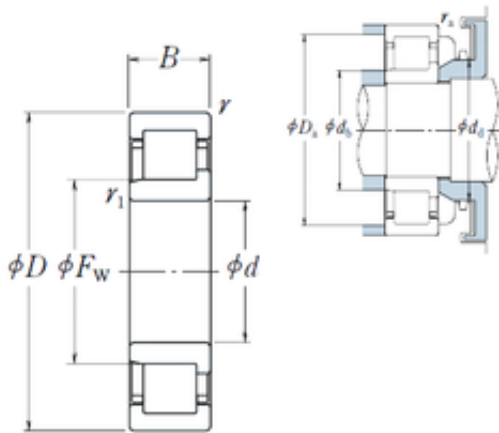

### 60 mm x 95 mm x 18 mm NSK NJ1012 cylindrical roller bearings

Bearing No. NJ1012

|                               |             |
|-------------------------------|-------------|
| Size                          | 60x95x18 mm |
| Bore Diameter                 | 60 mm       |
| Outer Diameter                | 95 mm       |
| Width                         | 18 mm       |
| d                             | 60 mm       |
| Fw                            | 69,5 mm     |
| D                             | 95 mm       |
| B                             | 18 mm       |
| C                             | 18 mm       |
| r min.                        | 1,1 mm      |
| r1 min.                       | 1 mm        |
| da min.                       | 66,5 mm     |
| db max.                       | 68 mm       |
| db min                        | 65 mm       |
| ra max.                       | 1 mm        |
| rb max.                       | 1 mm        |
| Db max                        | 88,5 mm     |
| Weight                        | 0,474 Kg    |
| Basic dynamic load rating (C) | 40 kN       |
| Basic static load rating (C0) | 48,5 kN     |
| (Grease) Lubrication Speed    | 6 700 r/min |
| hidYobi                       | NJ1012      |
| LangID                        | 1           |
| D_                            | 95          |
| B_                            | 18          |

NJ1012 Bearing 2D drawings and 3D CAD models