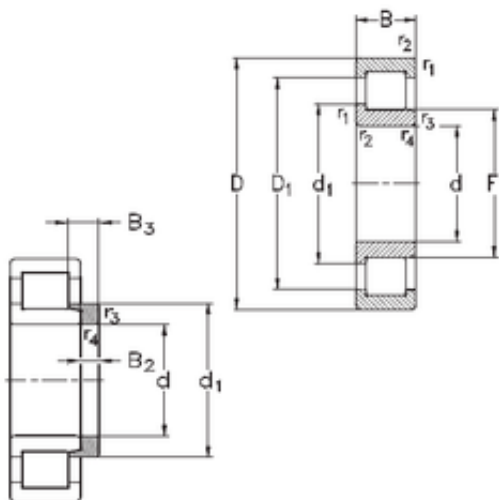

### 100 mm x 215 mm x 73 mm NKE NJ2320-E- MPA+HJ2320-E cylindrical roller bearings

Bearing No. NJ2320-E-MPA+HJ2320-E

NJ2320-E-MPA+HJ2320-E Bearing 2D drawings and  
3D CAD models

Size	100x215x73 mm
Bore Diameter	100 mm
Outer Diameter	215 mm
Width	73 mm
d	100 mm
F	127,5 mm
D	215 mm
B	73 mm
C	73 mm
d1	139,6 mm
r1 min.	3 mm
r2 min.	3 mm
r3 min.	3 mm
r4 min.	3 mm
B2	13 mm
B3	23,5 mm
D1	182,5 mm
S	4,2 mm
Weight	3800 Kg
Weight	12,95 Kg
Basic dynamic load rating (C)	642 kN