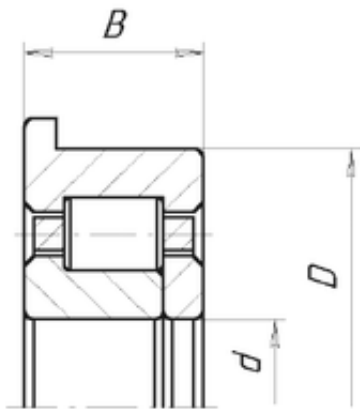

Bearing equipment manufacturing Co., Ltd

60 mm x 130 mm x 31 mm INA 722055210
cylindrical roller bearings

Bearing No. 722055210

Size	60x130x31 mm
Bore Diameter	60 mm
Outer Diameter	130 mm
Width	31 mm
d	60 mm
D	130 mm
D1	136.850 mm
B	31 mm
C	31 mm

722055210 Bearing 2D drawings and 3D CAD models