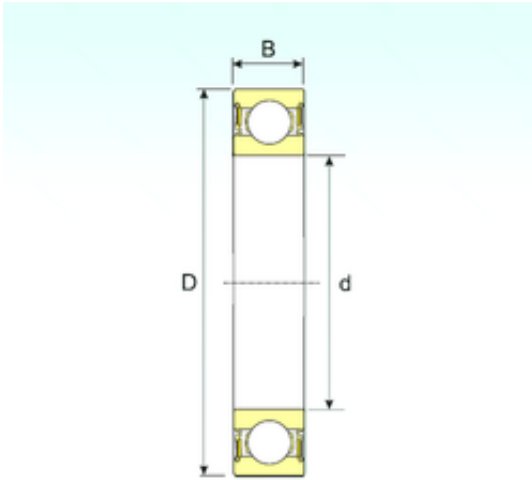

## Bearing equipment manufacturing Co., Ltd

40 mm x 62 mm x 12 mm ISB 61908-2RS deep groove ball bearings

Bearing No. 61908-2RS

Size	40x62x12 mm
Bore Diameter	40 mm
Outer Diameter	62 mm
Width	12 mm
d	40 mm
D	62 mm
B	12 mm
C	12 mm
Weight	0,12 Kg
Basic dynamic load rating (C)	13,53 kN
Basic static load rating (C0)	9,8 kN

61908-2RS Bearing 2D drawings and 3D CAD models