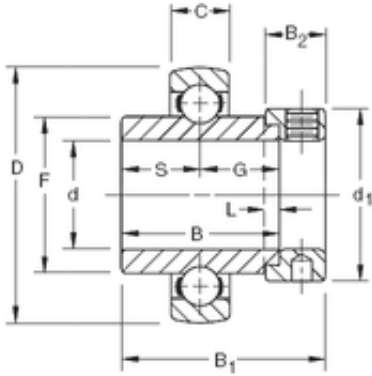

## Bearing equipment manufacturing Co., Ltd

14,2875 mm x 40 mm x 27,78 mm Timken  
SM1009KB deep groove ball bearings

Bearing No. SM1009KB

|                                  |                     |
|----------------------------------|---------------------|
| Size                             | 14.2875x40x27.78 mm |
| Bore Diameter                    | 14,2875 mm          |
| Outer Diameter                   | 40 mm               |
| Width                            | 27,78 mm            |
| d                                | 14,2875 mm          |
| D                                | 40 mm               |
| B                                | 27,78 mm            |
| C                                | 12 mm               |
| d1                               | 28,6 mm             |
| B1                               | 37,3 mm             |
| B2                               | 13,5 mm             |
| F                                | 22,86 mm            |
| G                                | 13,9 mm             |
| L                                | 4 mm                |
| S                                | 13,9 mm             |
| Weight                           | 0,131 Kg            |
| Basic dynamic load rating<br>(C) | 10,6 kN             |

SM1009KB Bearing 2D drawings and 3D CAD models