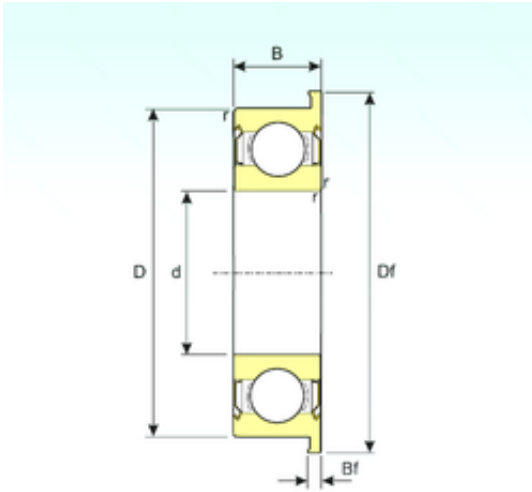

## Bearing equipment manufacturing Co., Ltd

F689ZZ Bearing 2D drawings and 3D CAD models

9 mm x 17 mm x 4 mm ISB F689ZZ deep groove ball bearings

Bearing No. F689ZZ

Size	9x17x4 mm
Bore Diameter	9 mm
Outer Diameter	17 mm
Width	4 mm
d	9 mm
D	17 mm
B	4 mm
C	4 mm
Bf	1 mm
Df	19 mm
r min.	0,2 mm
Basic dynamic load rating (C)	1,03 kN