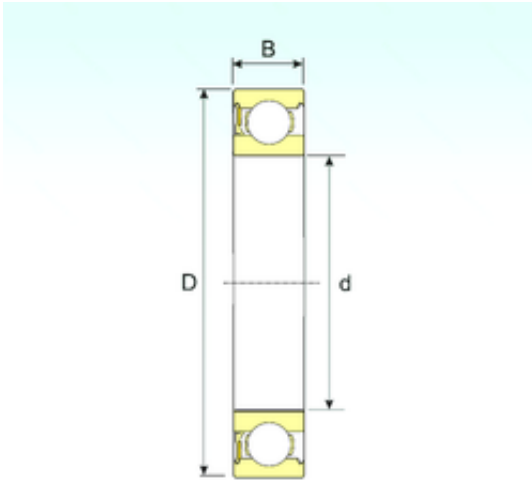

## Bearing equipment manufacturing Co., Ltd

4 mm x 16 mm x 5 mm ISB 634-RZ deep groove ball bearings

Bearing No. 634-RZ

Size	4x16x5 mm
Bore Diameter	4 mm
Outer Diameter	16 mm
Width	5 mm
d	4 mm
D	16 mm
B	5 mm
C	5 mm
Weight	0,0054 Kg
Basic dynamic load rating (C)	1,09 kN
Basic static load rating (C0)	0,38 kN

634-RZ Bearing 2D drawings and 3D CAD models