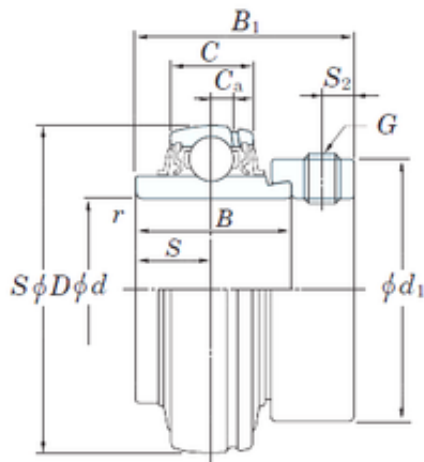

## Bearing equipment manufacturing Co., Ltd

65 mm x 120 mm x 68,2 mm KOYO NA213  
deep groove ball bearings

Bearing No. NA213

Size	65x120x68.2 mm
Bore Diameter	65 mm
Outer Diameter	120 mm
Width	68,2 mm
d	65 mm
D	120 mm
B	68,2 mm
B1	85,7 mm
C	28 mm
d1	92 mm
r min.	1,5 mm
C	7,5 mm
S	34,1 mm
S2	8,5 mm
Thread (G)	M10 x 1,25
Weight	2,45 Kg
Basic dynamic load rating (C)	57,2 kN
Basic static load rating (C0)	40,1 kN

NA213 Bearing 2D drawings and 3D CAD models