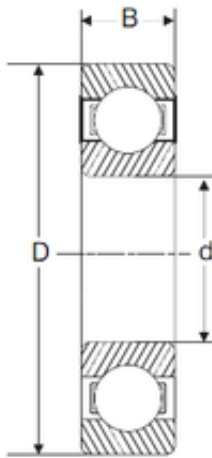

Bearing equipment manufacturing Co., Ltd

25 mm x 52 mm x 15 mm SIGMA 6205 deep groove ball bearings

Bearing No. 6205

Size	25x52x15 mm
Bore Diameter	25 mm
Outer Diameter	52 mm
Width	15 mm
d	25 mm
D	52 mm
B	15 mm
C	15 mm

6205 Bearing 2D drawings and 3D CAD models