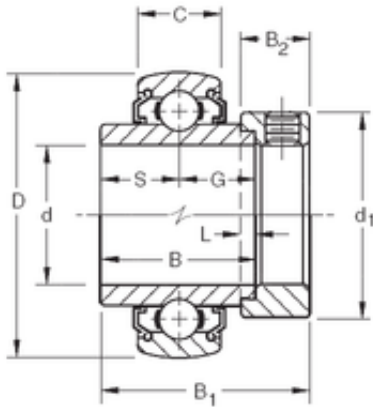

## Bearing equipment manufacturing Co., Ltd

34,925 mm x 72 mm x 37,7 mm Timken  
1106KLLB deep groove ball bearings

Bearing No. 1106KLLB

Size	34.925x72x37.7 mm
Bore Diameter	34,925 mm
Outer Diameter	72 mm
Width	37,7 mm
d	34,925 mm
D	72 mm
B	37,7 mm
C	17(2) mm
d1	54 mm
B1	51,2 mm
B2	17,46 mm
G	18,85 mm
L	3,97 mm
S	18,85 mm
Weight	0,581 Kg
Basic dynamic load rating (C)	28,5 kN

1106KLLB Bearing 2D drawings and 3D CAD models