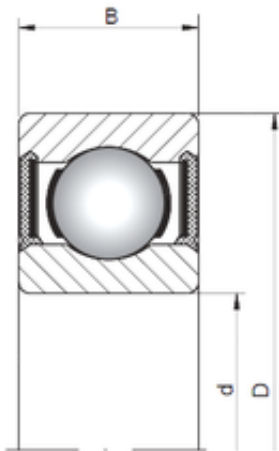

Bearing equipment manufacturing Co., Ltd

9 mm x 20 mm x 6 mm ISO 619/9-2RS deep groove ball bearings

Bearing No. 619/9-2RS

Size	9x20x6 mm
Bore Diameter	9 mm
Outer Diameter	20 mm
Width	6 mm
d	9 mm
D	20 mm
B	6 mm
C	6 mm

619/9-2RS Bearing 2D drawings and 3D CAD models