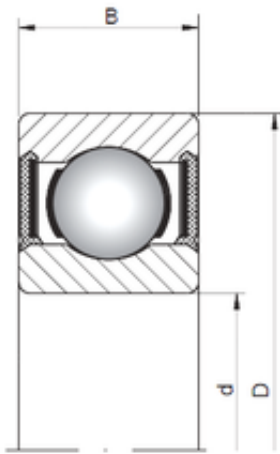

Bearing equipment manufacturing Co., Ltd

2 mm x 6 mm x 3 mm ISO 619/2-2RS deep groove ball bearings

Bearing No. 619/2-2RS

Size	2x6x3 mm
Bore Diameter	2 mm
Outer Diameter	6 mm
Width	3 mm
d	2 mm
D	6 mm
B	3 mm
C	3 mm

619/2-2RS Bearing 2D drawings and 3D CAD models