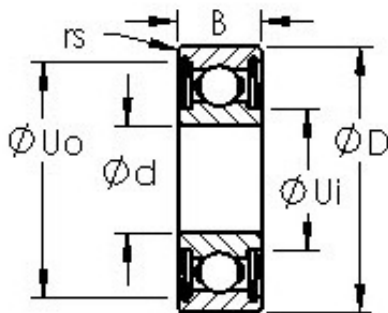

### AST 606HZZ deep groove ball bearings

Bearing No. 606HZZ

Size	6x17x6 mm
Bore Diameter	6 mm
Outer Diameter	17 mm
Width	6 mm
Bearing Type	Shielded
Bore Dia (d)	6.0000
Outer Dia (D)	17.0000
Width (B)	6.0000
Radius (min) (rs)	0.300
Dynamic Load Rating (Cr)	1,924
Static Load Rating (Cor)	677
Max Speed (Grease) (X1000 RPM)	38
Max Speed (Oil) (X1000 RPM)	45
Max. Shaft Shoulder Dia. Inner (Ui)	8.2
Min. Housing Shoulder Dia., Outer (Uo)	14.800
Ball Qty	6
Ball Dia (Dw)	3.5000
Weight (g)	6.89
Precision	A1
Standard Clearance	K25
Material	Martensitic Stainless Steel