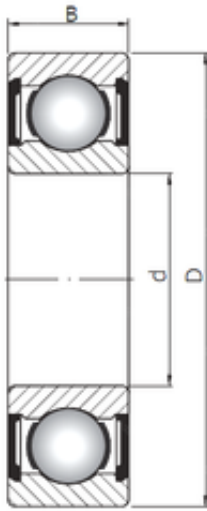

Bearing equipment manufacturing Co., Ltd

130 mm x 230 mm x 40 mm ISO 6226 ZZ deep groove ball bearings

Bearing No. 6226 ZZ

Size	130x230x40 mm
Bore Diameter	130 mm
Outer Diameter	230 mm
Width	40 mm
d	130 mm
D	230 mm
B	40 mm
C	40 mm

6226 ZZ Bearing 2D drawings and 3D CAD models