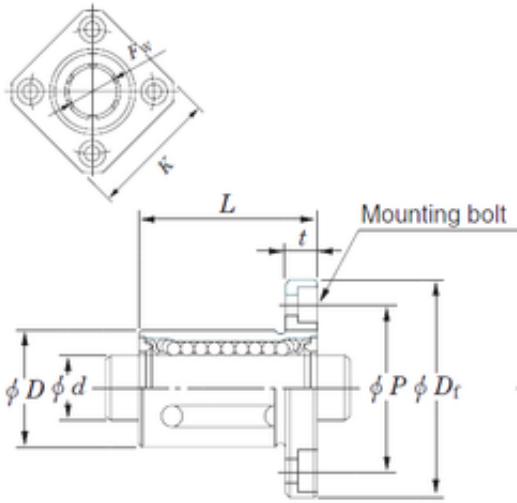

Bearing equipment manufacturing Co., Ltd

KOYO SDM25 linear bearings

Bearing No. SDM25

Bore Diameter	25 mm
Outer Diameter	40 mm
Fw	25 mm
D	40 mm
P	51 mm
t	8 mm
D1	62 mm
K	50 mm
L	59 mm
Bolt (G)	M5
Weight	290 Kg
Basic dynamic load rating (C)	1130 kN

SDMK25 Bearing 2D drawings and 3D CAD models