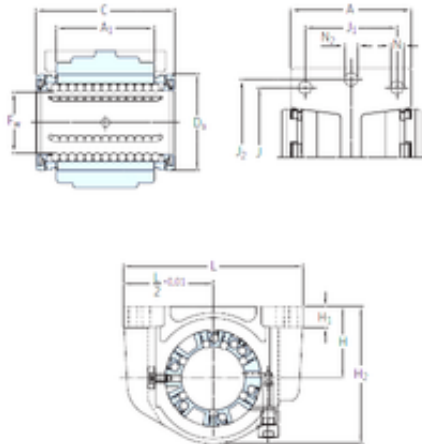

Bearing equipment manufacturing Co., Ltd

SKF LUCE 12-2LS linear bearings

Bearing No. LUCE 12-2LS

Outer Diameter	12 mm
Ew	12 mm
Da	22 mm
A	31 mm
A1	20 mm
C	32 mm
H	18 mm
H1	6 mm
H2	34,5 mm
J	32 mm
L	52 mm
N	4,3 mm
J1	23 mm
J2	42 mm
N2	5,3 mm
Weight	0,053 Kg
Basic dynamic load rating (C)	1,08 kN

LUCE 12-2LS Bearing 2D drawings and 3D CAD models