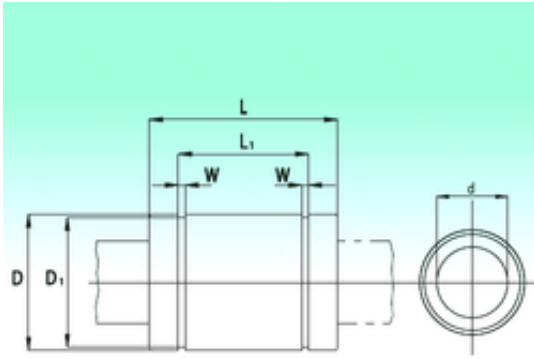

Bearing equipment manufacturing Co., Ltd

KB3068-PP Bearing 2D drawings and 3D CAD models

NBS KB3068-PP linear bearings

Bearing No. KB3068-PP

| | |
|-------------------------------|---------|
| Bore Diameter | 30 mm |
| Outer Diameter | 47 mm |
| d | 30 mm |
| D | 47 mm |
| D1 | 44,5 mm |
| L1 | 52,1 mm |
| W | 1,85 mm |
| L | 68 mm |
| Weight | 0,31 Kg |
| Basic dynamic load rating (C) | 1,6 kN |