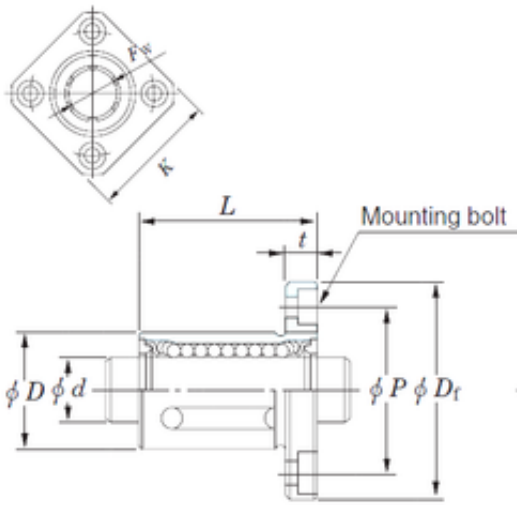

Bearing equipment manufacturing Co., Ltd

KOYO SDM50 linear bearings

Bearing No. SDM50

SDMK50 Bearing 2D drawings and 3D CAD models

Bore Diameter	50 mm
Outer Diameter	80 mm
Fw	50 mm
D	80 mm
P	98 mm
t	13 mm
D1	116 mm
K	92 mm
L	100 mm
Bolt (G)	M8
Weight	2000 Kg
Basic dynamic load rating (C)	4420 kN