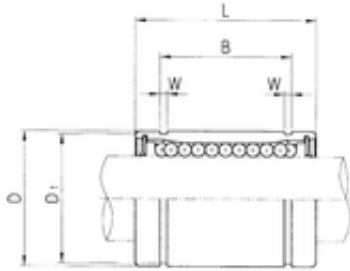

Bearing equipment manufacturing Co., Ltd

13 mm x 23 mm x 23 mm Samick LM13UU
linear bearings

Bearing No. LM13UU

LM13UU Bearing 2D drawings and 3D CAD models

Size	13x23x23 mm
Bore Diameter	13 mm
Outer Diameter	23 mm
Width	23 mm
d	13 mm
D	23 mm
B	23 mm
D1	22 mm
L	32 mm
W	1,3 mm
Weight	0,043 Kg
Basic dynamic load rating (C)	0,5 kN