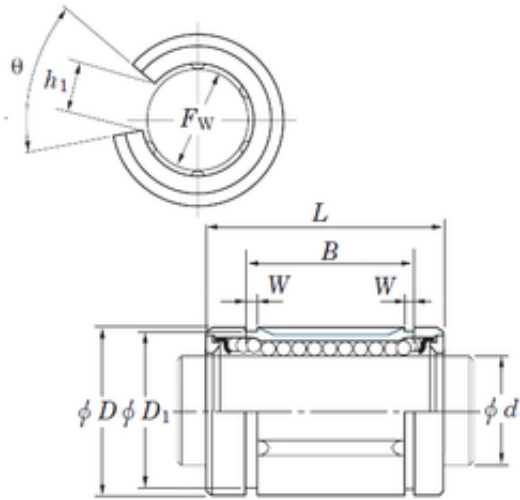

Bearing equipment manufacturing Co., Ltd

KOYO SDM10OP linear bearings

Bearing No. SDM10OP

Bore Diameter	10 mm
Outer Diameter	19 mm
Fw	10 mm
D	19 mm
h	1 mm
h1	6,8 mm
B	22 mm
D1	18 mm
L	29 mm
W	1,3 mm
Weight	0,027 Kg
Basic dynamic load rating (C)	259 kN

SDM10OP Bearing 2D drawings and 3D CAD models