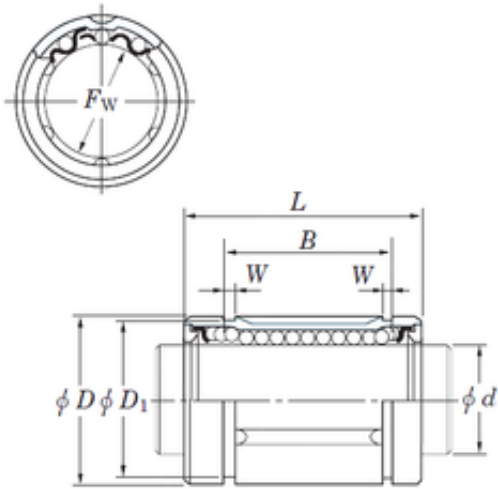

Bearing equipment manufacturing Co., Ltd

KOYO SDM13MG linear bearings

Bearing No. SDM13MG

Size	13x23x23 mm
Bore Diameter	13 mm
Outer Diameter	23 mm
Width	23 mm
Fw	13 mm
D	23 mm
B	23 mm
D1	22 mm
L	32 mm
W	1,3 mm
Weight	0,035 Kg
Basic dynamic load rating (C)	289 kN

SDM13MG Bearing 2D drawings and 3D CAD models