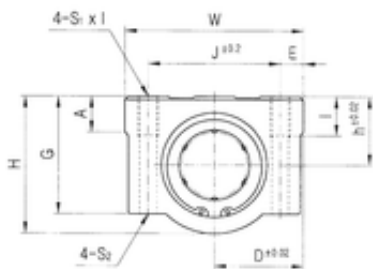

## Samick SC25V-B linear bearings

Bearing No. SC25V-B

Bore Diameter	25 mm
d	25 mm
h	26 mm
A	12 mm
D	38 mm
E	11 mm
G	41 mm
H	51,5 mm
J	54 mm
L	37,4 mm
S1x	M8
S2	6,8 mm
W	76 mm
Weight	0,405 Kg
Basic dynamic load rating (C)	0,98 kN

SC25V-B Bearing 2D drawings and 3D CAD models