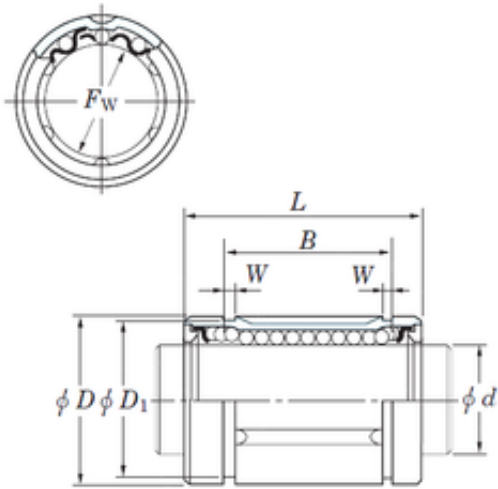

Bearing equipment manufacturing Co., Ltd

KOYO SDM8 linear bearings

Bearing No. SDM8

Size	8x15x17.5 mm
Bore Diameter	8 mm
Outer Diameter	15 mm
Width	17,5 mm
Fw	8 mm
D	15 mm
B	17,5 mm
D1	14,3 mm
L	24 mm
W	1,1 mm
Weight	0,014 Kg
Basic dynamic load rating (C)	122 kN

SDM8 Bearing 2D drawings and 3D CAD models