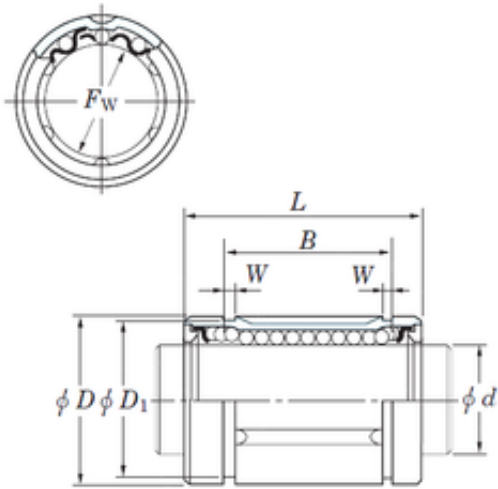

Bearing equipment manufacturing Co., Ltd

KOYO SDM35MG linear bearings

Bearing No. SDM35MG

Size	35x52x49.5 mm
Bore Diameter	35 mm
Outer Diameter	52 mm
Width	49,5 mm
Fw	35 mm
D	52 mm
B	49,5 mm
D1	49 mm
L	70 mm
W	2,1 mm
Weight	0,33 Kg
Basic dynamic load rating (C)	1580 kN

SDM35MG Bearing 2D drawings and 3D CAD models