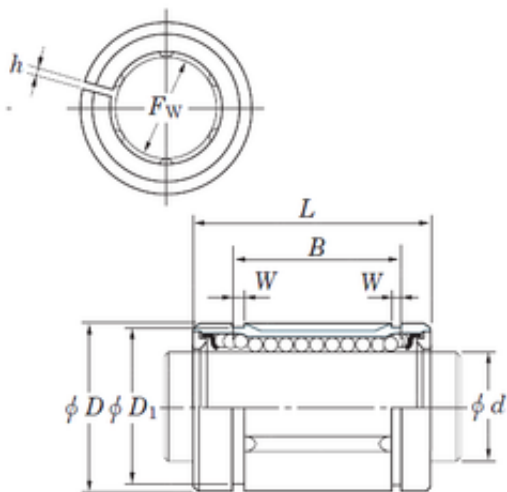

Bearing equipment manufacturing Co., Ltd

KOYO SDM6AJMG linear bearings

Bearing No. SDM6AJMG

Size	6x12x13.5 mm
Bore Diameter	6 mm
Outer Diameter	12 mm
Width	13,5 mm
Fw	6 mm
D	12 mm
h	1 mm
B	13,5 mm
D1	11,5 mm
L	19 mm
W	1,1 mm
Weight	0,006 Kg
Basic dynamic load rating (C)	108 kN

SDM6AJMG Bearing 2D drawings and 3D CAD models