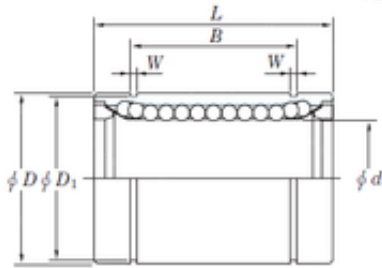

# Bearing equipment manufacturing Co., Ltd

25 mm x 40 mm x 41 mm KOYO SESDM25 OP linear bearings

Bearing No. SESDM25 OP

Size	25x40x41 mm
Bore Diameter	25 mm
Outer Diameter	40 mm
Width	41 mm
d	25 mm
D	40 mm
h1	12 mm
B	41 mm
D1	38 mm
L	59 mm
W	1.85 mm
	50 °
Basic dynamic load rating (C)	980 kN

SESDM25 OP Bearing 2D drawings and 3D CAD models