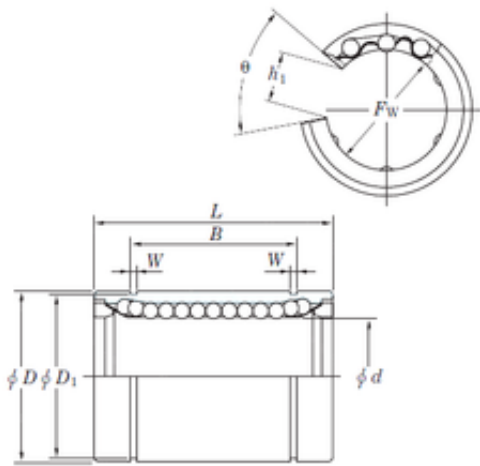

Bearing equipment manufacturing Co., Ltd

25 mm x 40 mm x 41 mm KOYO SESDM25 OP linear bearings

Bearing No. SESDM25 OP

Size	25x40x41 mm
Bore Diameter	25 mm
Outer Diameter	40 mm
Width	41 mm
d	25 mm
D	40 mm
h1	12 mm
B	41 mm
D1	38 mm
L	59 mm
W	1.85 mm
	50 °
Basic dynamic load rating (C)	980 kN

SESDM25 OP Bearing 2D drawings and 3D CAD models