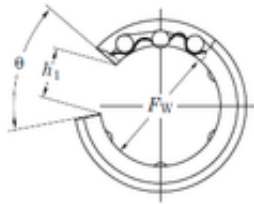

# Bearing equipment manufacturing Co., Ltd

25 mm x 40 mm x 41 mm KOYO SESDM25 OP linear bearings

Bearing No. SESDM25 OP

Size	25x40x41 mm
Bore Diameter	25 mm
Outer Diameter	40 mm
Width	41 mm
d	25 mm
D	40 mm
h1	12 mm
B	41 mm
D1	38 mm
L	59 mm
W	1.85 mm
	50 °
Basic dynamic load rating (C)	980 kN

SESDM25 OP Bearing 2D drawings and 3D CAD models