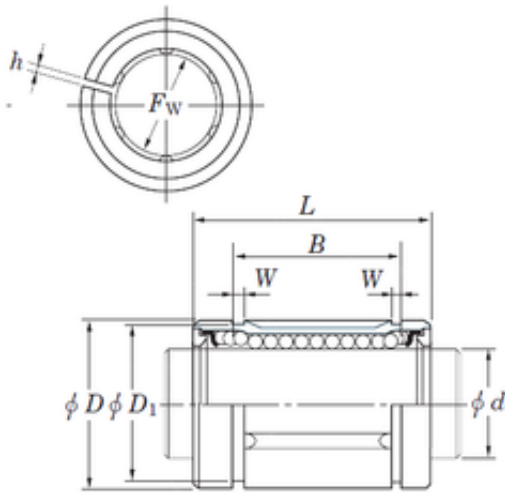

Bearing equipment manufacturing Co., Ltd

KOYO SDE8AJMG linear bearings

Bearing No. SDE8AJMG

Size	8x16x16.5 mm
Bore Diameter	8 mm
Outer Diameter	16 mm
Width	16,5 mm
Fw	8 mm
D	16 mm
h	1 mm
B	16,5 mm
D1	15,2 mm
L	25 mm
W	1,1 mm
Weight	0,018 Kg
Basic dynamic load rating (C)	134 kN

SDE8AJMG Bearing 2D drawings and 3D CAD models