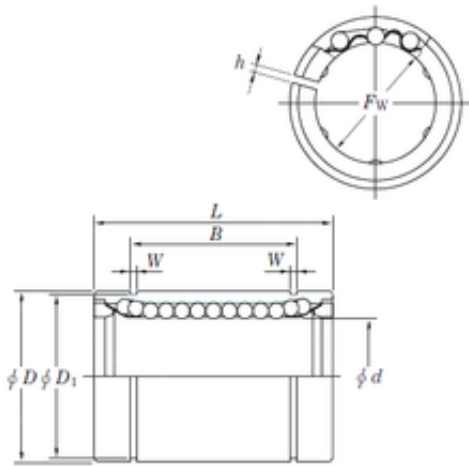

Bearing equipment manufacturing Co., Ltd

16 mm x 28 mm x 26.5 mm KOYO SESDM16
AJ linear bearings

Bearing No. SESDM16 AJ

SESDM16 AJ Bearing 2D drawings and 3D CAD models

Size	16x28x26.5 mm
Bore Diameter	16 mm
Outer Diameter	28 mm
Width	26.5 mm
d	16 mm
D	28 mm
h	1.5 mm
B	26.5 mm
D1	27 mm
L	37 mm
W	1.6 mm
Basic dynamic load rating (C)	774 kN