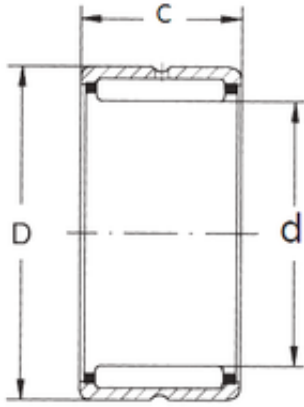

### FBJ NK25/16 needle roller bearings

Bearing No. NK25/16

Size	25x33x16 mm
Bore Diameter	25 mm
Outer Diameter	33 mm
Width	16 mm
d	25 mm
D	33 mm
C	16 mm
Weight	0,033 Kg
Basic dynamic load rating (C)	15 kN
Basic static load rating (C0)	22 kN
(Grease) Lubrication Speed	11000 r/min

NK25/16 Bearing 2D drawings and 3D CAD models