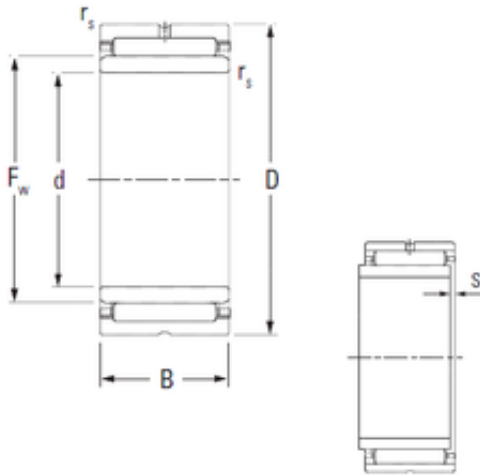

Bearing equipment manufacturing Co., Ltd

28 mm x 45 mm x 30 mm KOYO NA69/28
needle roller bearings

Bearing No. NA69/28

Size	28x45x30 mm
Bore Diameter	28 mm
Outer Diameter	45 mm
Width	30 mm
d	28 mm
Fw	32 mm
D	45 mm
B	30 mm
C	30 mm
r5 min.	0,3 mm
S	1,5 mm
Weight	0,19 Kg
Basic dynamic load rating (C)	37,1 kN
Basic static load rating (C0)	55,4 kN
(Grease) Lubrication Speed	14000 r/min

NA69/28 Bearing 2D drawings and 3D CAD models