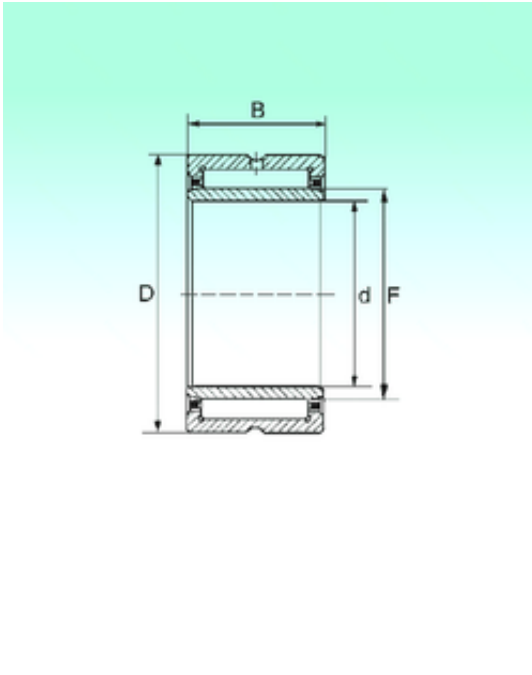

## Bearing equipment manufacturing Co., Ltd

NA 4824 Bearing 2D drawings and 3D CAD models

### NBS NA 4824 needle roller bearings

Bearing No. NA 4824

|                               |               |
|-------------------------------|---------------|
| Size                          | 120x150x30 mm |
| Bore Diameter                 | 120 mm        |
| Outer Diameter                | 150 mm        |
| Width                         | 30 mm         |
| d                             | 120 mm        |
| Fw                            | 130 mm        |
| D                             | 150 mm        |
| C                             | 30 mm         |
| Weight                        | 1,17 Kg       |
| Basic dynamic load rating (C) | 99 kN         |
| Basic static load rating (C0) | 239 kN        |