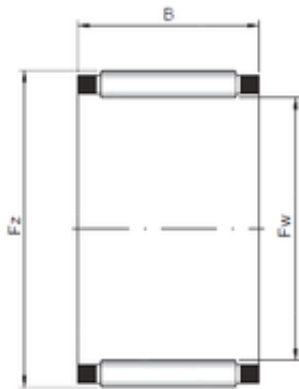

Bearing equipment manufacturing Co., Ltd

ISO K110X117X35 needle roller bearings

Bearing No. K110X117X35

| | |
|----------------|---------------|
| Size | 110x117x35 mm |
| Bore Diameter | 110 mm |
| Outer Diameter | 117 mm |
| Width | 35 mm |
| Fw | 110 mm |
| Ew | 117 mm |
| B | 35 mm |

K110X117X35 Bearing 2D drawings and 3D CAD models