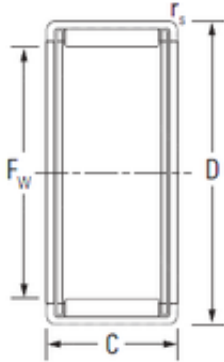

Bearing equipment manufacturing Co., Ltd

NTN 7E-HKS20X24X15.2-1ZWT2PX1 needle roller bearings

Bearing No. 7E-HKS20X24X15.2-1ZWT2PX1

Size	20x24x15.2 mm
Bore Diameter	20 mm
Outer Diameter	24 mm
Width	15,2 mm
d	20 mm
D	24 mm

7E-HKS20X24X15.2-1ZWT2PX1 Bearing 2D drawings and 3D CAD models