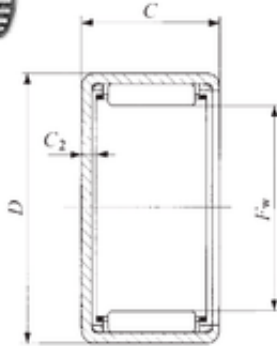

Bearing equipment manufacturing Co., Ltd

IKO BAM 1314 needle roller bearings

Bearing No. BAM 1314

Size	20.638x26.988x22.22 mm
Bore Diameter	20,638 mm
Outer Diameter	26,988 mm
Width	22,22 mm
Fw	20,638 mm
D	26,988 mm
C	22,22 mm
C2	1,3 mm
Weight	0,027 Kg
Basic dynamic load rating (C)	14,7 kN
Basic static load rating (C0)	23,8 kN

BAM 1314 Bearing 2D drawings and 3D CAD models