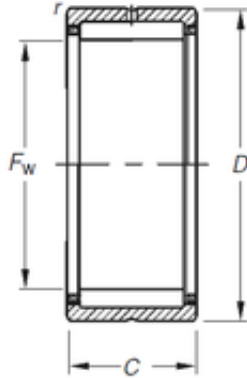

### Timken RNA6905 needle roller bearings

Bearing No. RNA6905

Size	30x42x30 mm
Bore Diameter	30 mm
Outer Diameter	42 mm
Width	30 mm
d	30 mm
D	42 mm
C	30 mm
r	0,3 mm
Weight	0,127 Kg
Basic dynamic load rating (C)	39,7 kN
Basic static load rating (C0)	59,6 kN
(Grease) Lubrication Speed	15000 r/min