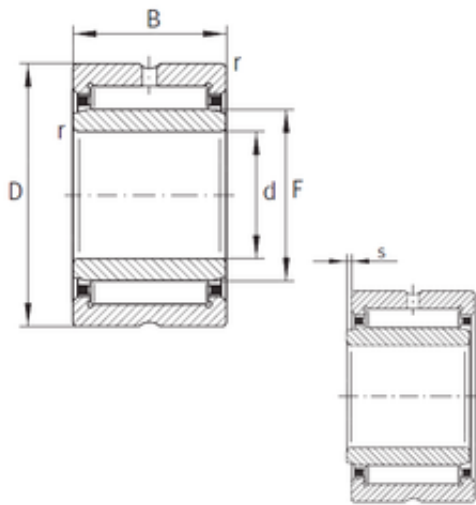

Bearing equipment manufacturing Co., Ltd

85 mm x 115 mm x 36 mm INA NKI85/36-XL
needle roller bearings

Bearing No. NKI85/36-XL

Size	85x115x36 mm
Bore Diameter	85 mm
Outer Diameter	115 mm
Width	36 mm
d	85 mm
Fw	95 mm
D	115 mm
B	36 mm
C	36 mm
r min.	1 mm
S	1,5 mm
Weight	1,04 Kg
Basic dynamic load rating (C)	121 kN
Basic static load rating (C0)	223 kN
Fatigue load limit (Pu)	39,5
Reference speed	3 400 r/min

NKI85/36-XL Bearing 2D drawings and 3D CAD models