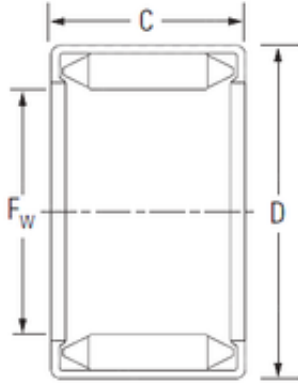

Bearing equipment manufacturing Co., Ltd

KOYO 30BM3716 needle roller bearings

Bearing No. 30BM3716

Size	30x37x16 mm
Bore Diameter	30 mm
Outer Diameter	37 mm
Width	16 mm
Fw	30 mm
D	37 mm
C	16 mm
Weight	0,033 Kg
Basic dynamic load rating (C)	21,1 kN
Basic static load rating (C0)	28,2 kN

30BM3716 Bearing 2D drawings and 3D CAD models