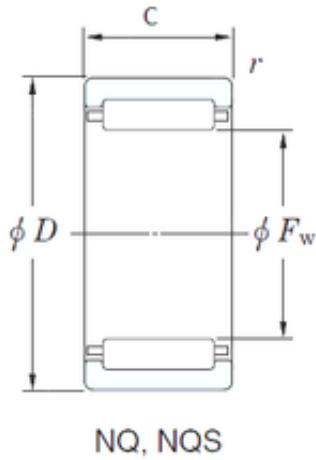

### KOYO 20NQ3315NE needle roller bearings

Bearing No. 20NQ3315NE

Size	20x33x15 mm
Bore Diameter	20 mm
Outer Diameter	33 mm
Width	15 mm
Fw	20 mm
D	33 mm
C	15 mm
r5 min.	0.6 mm
Weight	0.093 Kg
Basic dynamic load rating (C)	13.8 kN
Basic static load rating (C0)	16.5 kN