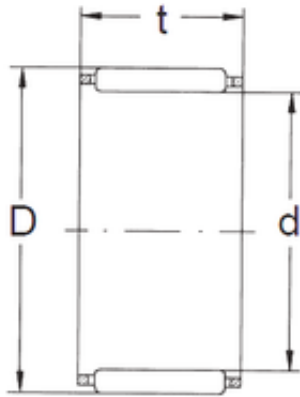

Bearing equipment manufacturing Co., Ltd

FBJ K60X65X30 needle roller bearings

Bearing No. K60X65X30

Size	60x65x30 mm
Bore Diameter	60 mm
Outer Diameter	65 mm
Width	30 mm
d	60 mm
D	65 mm
T	30 mm
Weight	0,071 Kg
Basic dynamic load rating (C)	43,5 kN
Basic static load rating (C0)	116 kN
(Grease) Lubrication Speed	4300 r/min

K60X65X30 Bearing 2D drawings and 3D CAD models