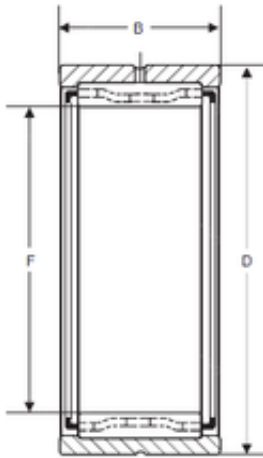

Bearing equipment manufacturing Co., Ltd

SIGMA MR-140 needle roller bearings

Bearing No. MR-140

Size	222.2x269.8x76.2 mm
Bore Diameter	222,2 mm
Outer Diameter	269,8 mm
Width	76,2 mm
d	222,2 mm
D	269,8 mm
C	76,2 mm

MR-140 Bearing 2D drawings and 3D CAD models