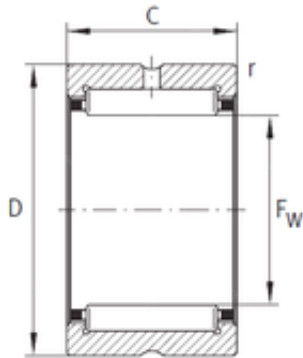

Bearing equipment manufacturing Co., Ltd

INA RNA4824-XL needle roller bearings

Bearing No. RNA4824-XL

Size	130x150x30 mm
Bore Diameter	130 mm
Outer Diameter	150 mm
Width	30 mm
Fw	130 mm
D	150 mm
C	30 mm
r min.	1 mm
Weight	0,73 Kg
Basic dynamic load rating (C)	112 kN
Basic static load rating (C0)	239 kN
Fatigue load limit (Pu)	39
Reference speed	2 500 r/min

RNA4824-XL Bearing 2D drawings and 3D CAD models