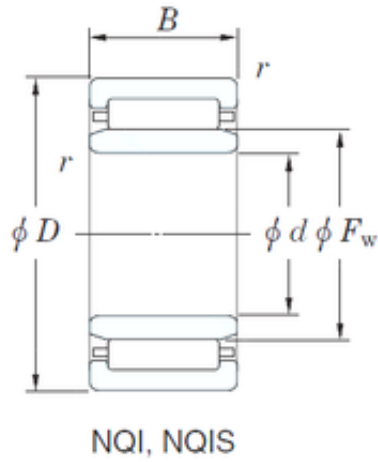

## Bearing equipment manufacturing Co., Ltd

20 mm x 32 mm x 16 mm KOYO NQI20/16  
needle roller bearings

Bearing No. NQI20/16

Size	20x32x16 mm
Bore Diameter	20 mm
Outer Diameter	32 mm
Width	16 mm
d	20 mm
Fw	24 mm
D	32 mm
B	16 mm
C	16 mm
r min.	0,3 mm
Weight	0,052 Kg
Basic dynamic load rating (C)	13,4 kN
Basic static load rating (C0)	22,2 kN

NQI20/16 Bearing 2D drawings and 3D CAD models