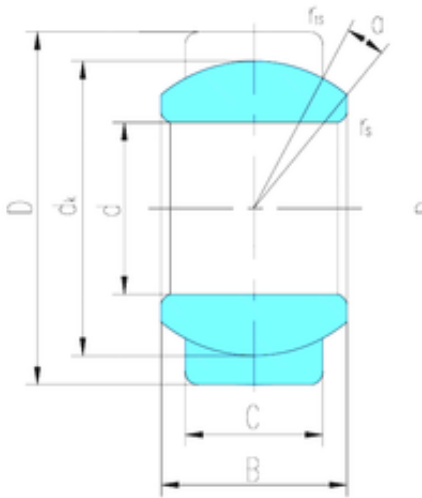

Bearing equipment manufacturing Co., Ltd

5 mm x 14 mm x 6 mm LS GE5E plain bearings

Bearing No. GE5E

Size	5x14x6 mm
Bore Diameter	5 mm
Outer Diameter	14 mm
Width	6 mm
d	5 mm
D	14 mm
B	6 mm
C	4 mm
dk	10 mm
r min.	0,3 mm
r1 min.	0,3 mm
Angle	13 °
Weight	0,005 Kg
Basic dynamic load rating (C)	3,4 kN

GE5E Bearing 2D drawings and 3D CAD models