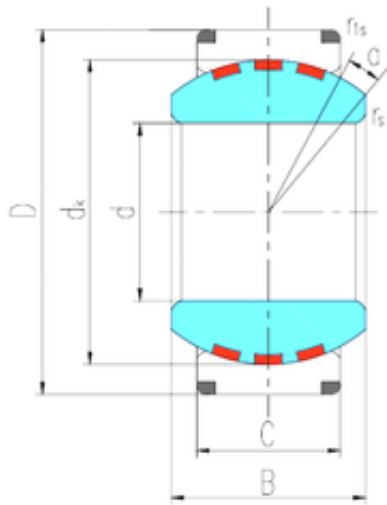

## Bearing equipment manufacturing Co., Ltd

240 mm x 340 mm x 140 mm LS GE240XF/Q  
plain bearings

Bearing No. GE240XF/Q

Size	240x340x140 mm
Bore Diameter	240 mm
Outer Diameter	340 mm
Width	140 mm
d	240 mm
D	340 mm
B	140 mm
C	100 mm
dk	300 mm
r min.	1,1 mm
r1 min.	1,1 mm
Angle	8 °
Weight	38,3 Kg
Basic dynamic load rating (C)	3000 kN

GE240XF/Q Bearing 2D drawings and 3D CAD models