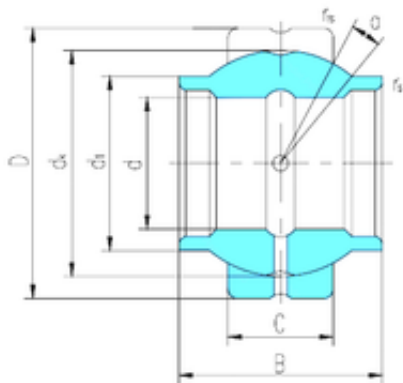

Bearing equipment manufacturing Co., Ltd

44,45 mm x 71,438 mm x 66,675 mm LS
GEWZ44ES plain bearings

Bearing No. GEWZ44ES

Size	44.45x71.438x66.675 mm
Bore Diameter	44,45 mm
Outer Diameter	71,438 mm
Width	66,675 mm
d	44,45 mm
D	71,438 mm
B	66,675 mm
C	33,325 mm
dk	63,9 mm
r min.	0,6 mm
r1 min.	1 mm
Angle	5 °
Weight	0,762 Kg
Basic dynamic load rating (C)	170 kN

GEWZ44ES Bearing 2D drawings and 3D CAD models