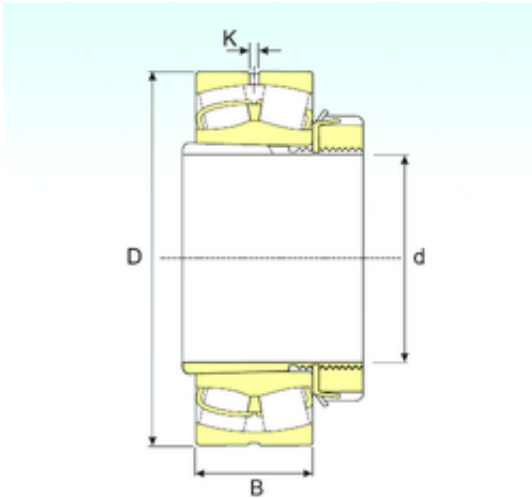

Bearing equipment manufacturing Co., Ltd

340 mm x 600 mm x 192 mm ISB 23172
EKW33+OH3172 spherical roller bearings

Bearing No. 23172 EKW33+OH3172

Size	340x600x192 mm
Bore Diameter	340 mm
Outer Diameter	600 mm
Width	192 mm
d	340 mm
D	600 mm
B	192 mm
B1	259 mm
C	192 mm
K	12 mm
Weight	260 Kg
Basic dynamic load rating (C)	4214 kN
Basic static load rating (C0)	6811 kN
(Grease) Lubrication Speed	765 r/min

23172 EKW33+OH3172 Bearing 2D drawings and 3D CAD models