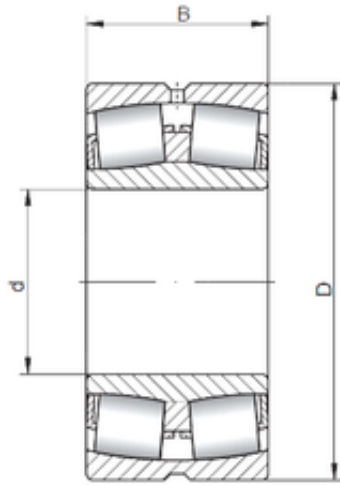

Bearing equipment manufacturing Co., Ltd

750 mm x 1000 mm x 185 mm ISO 239/750W33
spherical roller bearings

Bearing No. 239/750W33

Size	750x1000x185 mm
Bore Diameter	750 mm
Outer Diameter	1000 mm
Width	185 mm
d	750 mm
D	1000 mm
B	185 mm
C	185 mm

239/750W33 Bearing 2D drawings and 3D CAD models