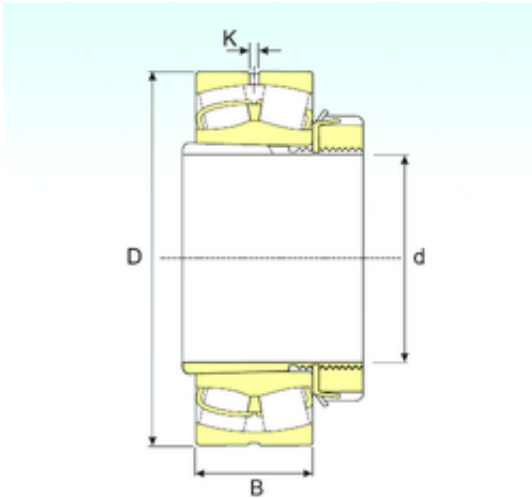

Bearing equipment manufacturing Co., Ltd

85 mm x 200 mm x 67 mm ISB 22319
EKW33+H2319 spherical roller bearings

Bearing No. 22319 EKW33+H2319

Size	85x200x67 mm
Bore Diameter	85 mm
Outer Diameter	200 mm
Width	67 mm
d	85 mm
D	200 mm
B	67 mm
B1	90 mm
C	67 mm
K	6 mm
Weight	12 Kg
Basic dynamic load rating (C)	657 kN
Basic static load rating (C0)	750 kN
(Grease) Lubrication Speed	2601 r/min

22319 EKW33+H2319 Bearing 2D drawings and 3D CAD models